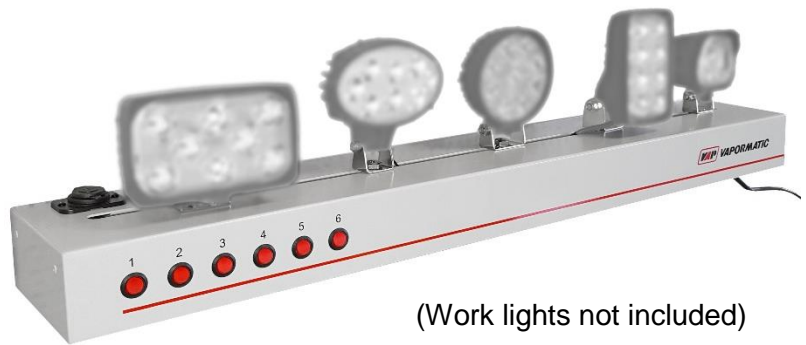

NEW Slimline LED Lighting Range

Bulletin	UK	Export	Issued
1352	Yes	Yes	07/11/2016

VZZ9046 - Lighting Shelf

The Vapormatic LED light bar is perfect for merchandising work lighting and beacons in store; fitting directly on to a Vapormatic wall bay or gondola.

The light bar can hold 6 lights and has the added bonus of a 12V auxiliary socket to demonstrate beacons with an aux type plug connection. The central channel cut out allows lights to be positioned exactly as required.

Lights are activated by illuminated numbered switches on the front of the display.

The light bar is simple to wire up and can be powered from any 12V power source.

All Vapormatic quality replacement parts carry an industry leading **12 month parts and labour warranty**. For further information on specific items please visit www.vapormatic.com