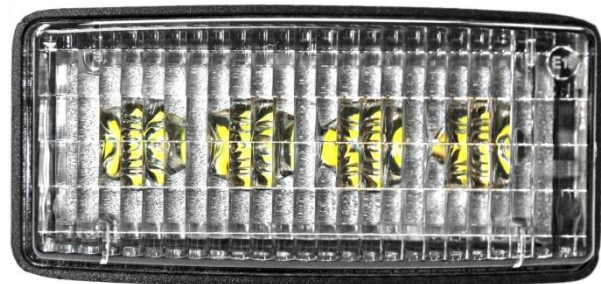

NEW Slimline LED Lighting Range

Bulletin	UK	Export	Issued
1352	Yes	Yes	07/11/2016

[VLC6114 - Heavy Duty Sealed Beam LED, Roof mounted lamp (specific John Deere tractors)](#)

This heavy duty sealed beam, roof mounted, LED lamp is powered by 4 x 3 watt LED's. This LED lamp is used as an application for specific John Deere tractors.

Measurements:

Width: 130mm

Height: 50mm

Specifications:

960 Lumens (Raw)

720 Lumens (Effective)

4 x 3W LED's

Voltage 12/24V

Colour temp 6000K

Waterproof rating: IP68

Features:

Body Material: Die cast aluminium

Lens material: Acrylic resin

Working temp: -30°C ~ +50°C

Applications:

John Deere 6000 and 6010 series tractors.

[VLC6087 – Heavy Duty Work Lamp - LED, Oval, Bottom Mount (Flood Pattern)](#)

This heavy duty oval, base mounted LED lamp is powered by 8 x 3 watt LED's, comes with a stainless mounting bracket and hollow mounting stud.

Measurements:

Width: 140mm

Height: 100mm

Depth: 80mm

Specifications:

1900 Lumens (Raw)

1500 Lumens (Effective)

8 x 3W LED's

Voltage 12/24V

Colour temp 6000K

Waterproof rating: IP67