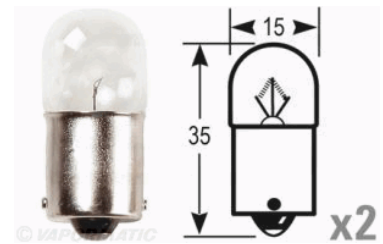

Electrical

Bulbs / Vehicle bulb

VLC0245 Pack qty 1

Bulb

Accessories .

Accessories New .

John Deere - 1020, 1030, 1040, 1052, 1055, 1065, 1068H, 1072, 1075, 1075H4, 1085, 1085H4, 1120, 1130, 1140, 1155, 1157, 1158, 1166, 1166H4, 1169, 1169H, 1169H4, 1174, 1174H4, 1175, 1177, 1177H4, 1188, 1188H4, 1350, 1550, 1630, 1640, 1750, 1840, 1850, 1850N, 1950, 1950N, 2020, 2030, 2040, 2040S, 2054, 2056, 2058, 2064, 2066, 2120, 2130, 2140, 2250, 2254, 2256, 2258, 2264, 2266, 2266EXTRA, 2450, 2650, 2650N, 2850, 3030, 3040, 3050, 3120, 3130, 3140, 3150, 3200, 3215, 3220, 3340, 3350, 3400, 3415, 3420, 3520, 3640, 3650, 3800, 4040, 4040S, 4050, 4055, 4240, 4240S, 4250, 4255, 4350, 4440, 4450, 4455, 4640, 4650, 4755, 4840, 4850, 4955, 5080R, 5080RN, 5090R, 5090RN, 5100R, 5100RN, 5400, 5400N, 5420, 5440, 5500, 5500N, 5620, 5720, 5730, 5820, 5830, 6010, 6020, 6020SE, 6100, 6100SE, 6110, 6120, 6120SE, 6130, 6200, 6200SE, 6210, 6220, 6220SE, 6230, 6230 Premium, 6300, 6300SE, 6310, 6320, 6320SE, 6330, 6330 Premium, 6400, 6400SE, 6410, 6420, 6420S, 6420SE, 6430, 6430 Premium, 6505, 6506, 6510, 6520, 6520SE, 6530, 6530 Premium, 6600, 6610, 6620, 6620SE, 6630, 6630 Premium, 6650, 6710, 6750, 6800, 6810, 6820, 6830, 6830 Premium, 6850, 6900, 6910, 6910S, 6920, 6920S, 6930, 6930 Premium, 6950, 7200, 7250, 7300, 7350, 7400, 7430, 7430 Premium, 7430E Premium, 7450, 7530, 7530 Premium, 7530E Premium, 7550, 7600, 7610, 7700, 7710, 7720, 7750, 7800, 7810, 7820, 7850, 7920, 8100, 8100T, 8110, 8110T, 8120, 8120T, 8130, 820, 8200, 8200T, 8210, 8210T, 8220, 8220T, 8230, 8230T, 830, 8300, 8300T, 8310, 8310T, 8320, 8320T, 8330, 8330T, 840, 8400, 8400T, 8410, 8410T, 8420, 8420T, 8430, 8430T, 8440, 8520, 8520T, 8530, 8640, 8820, 9120, 920, 9220, 9230, 930, 9320, 9320T, 9330, 940, 9420, 9420T, 9430, 9430T, 9520, 9520T, 9530, 9530T, 955, 9560, 9580iWTS, 9600, 9620, 9620T, 9630, 9630T, 9640iWTS, 9640WTS, 965, 965H, 9660iWTS, 9660WTS, 9680iWTS, 9680WTS, 968H, 975, 9780, 985, 985H4, 9880STS, C670, CTS, CTS II, S560, S690, T550, T560, T660, T670, W540, W550, W650, W660.

Massey Ferguson - 3050, 3060, 3065, 3070, 3075, 3080, 3085, 3090, 3095, 3115, 3120, 3125, 350, 360, 3610, 3630, 3635, 3645, 3650, 3655, 3670, 3680, 3690, 375, 390, 6110, 6120, 6130, 6140, 6150, 6160, 6170, 6180, 6190, 6260, 6270, 6280, 6290, 8110, 8120, 8130, 8140, 8150, 8160, 8170, 8180, 8210, 8220, 8240, 8250, 8260, 8270, 8280.